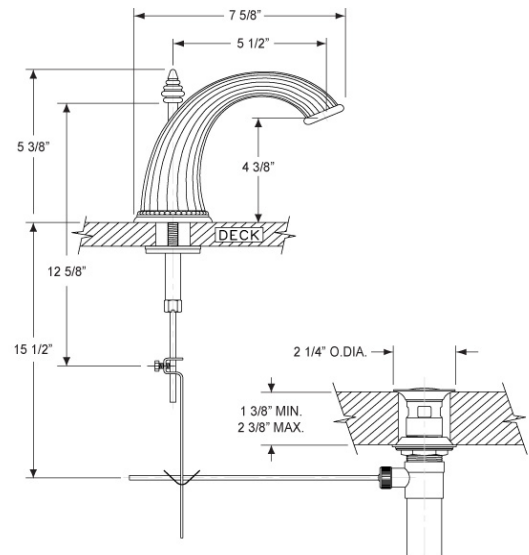

WARRANTY

- Limited Lifetime

COMPLIES WITH

- CA AB 1953-CERTIFIED
- ADA
- A112.18.1-05/CSA B125.1-2005-CERTIFIED
- cUPC-CERTIFIED
- UPC-CERTIFIED
- EPA WaterSense-CERTIFIED
- VT S152