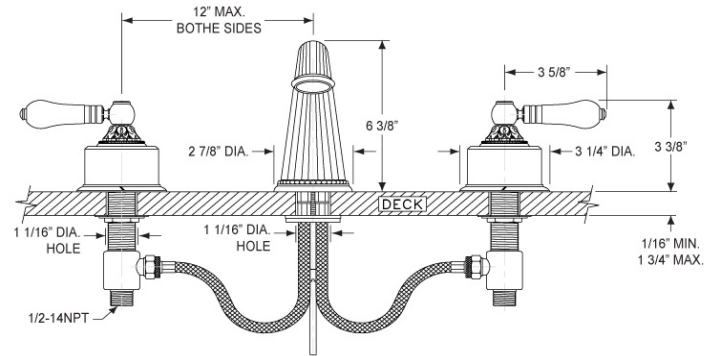

WARRANTY

- Limited Lifetime

COMPLIES WITH

- CA AB 1953-CERTIFIED
- ADA
- A112.18.1-05/CSA B125.1-2005-CERTIFIED
- cUPC-CERTIFIED
- UPC-CERTIFIED
- EPA WaterSense-CERTIFIED
- VT S152